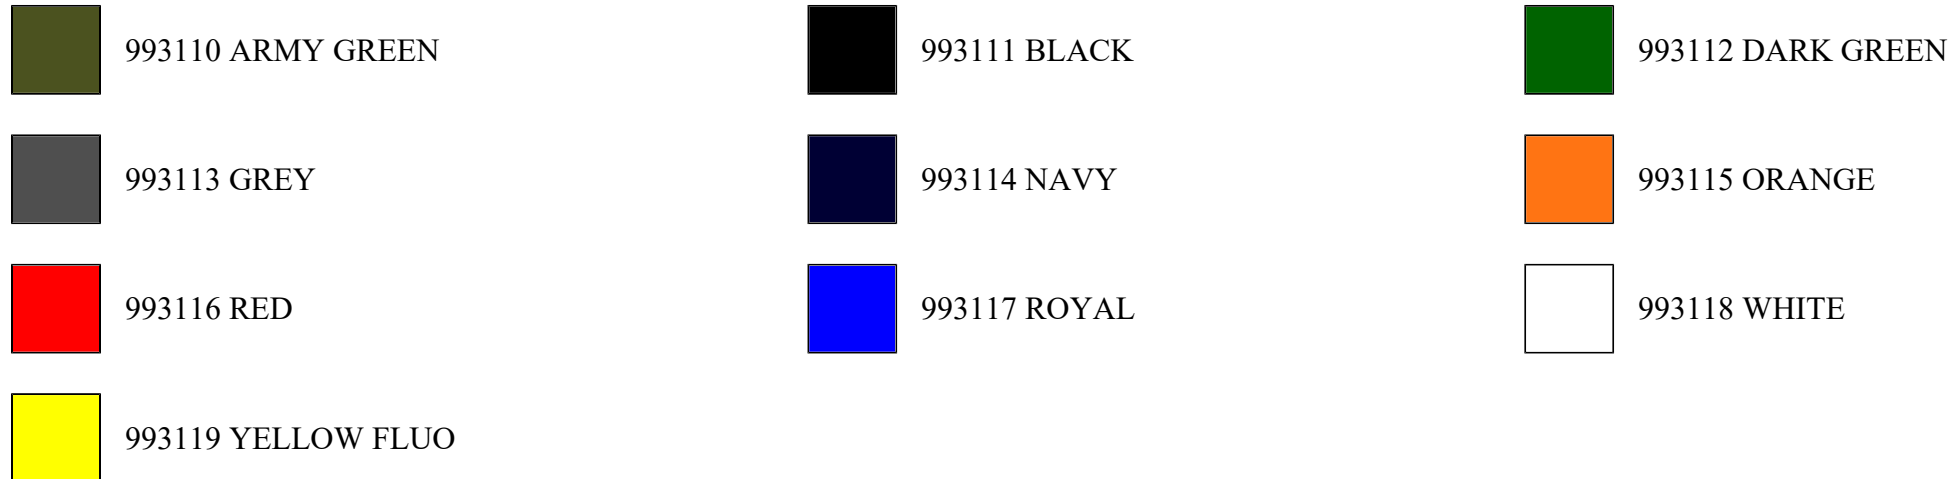

## Polar fleece Torino

 280 g/m<sup>2</sup>

**POLAR FLEECE**

- 100% polyester
- Short zip
- Two zip-pockets
- Raglan sleeves
- Elasticized fabric at the bottom and the cuffs

**XS - S - M - L - XL - XXL - 3XL**

**Colori:**

**Tabella misure**

Sizes (+/- 5%)	A front length	B chest
XS	66	52
S	69	54
M	71	56
L	73	58
XL	75	60
XXL	77	62
3XL	79	64
4XL	81	66