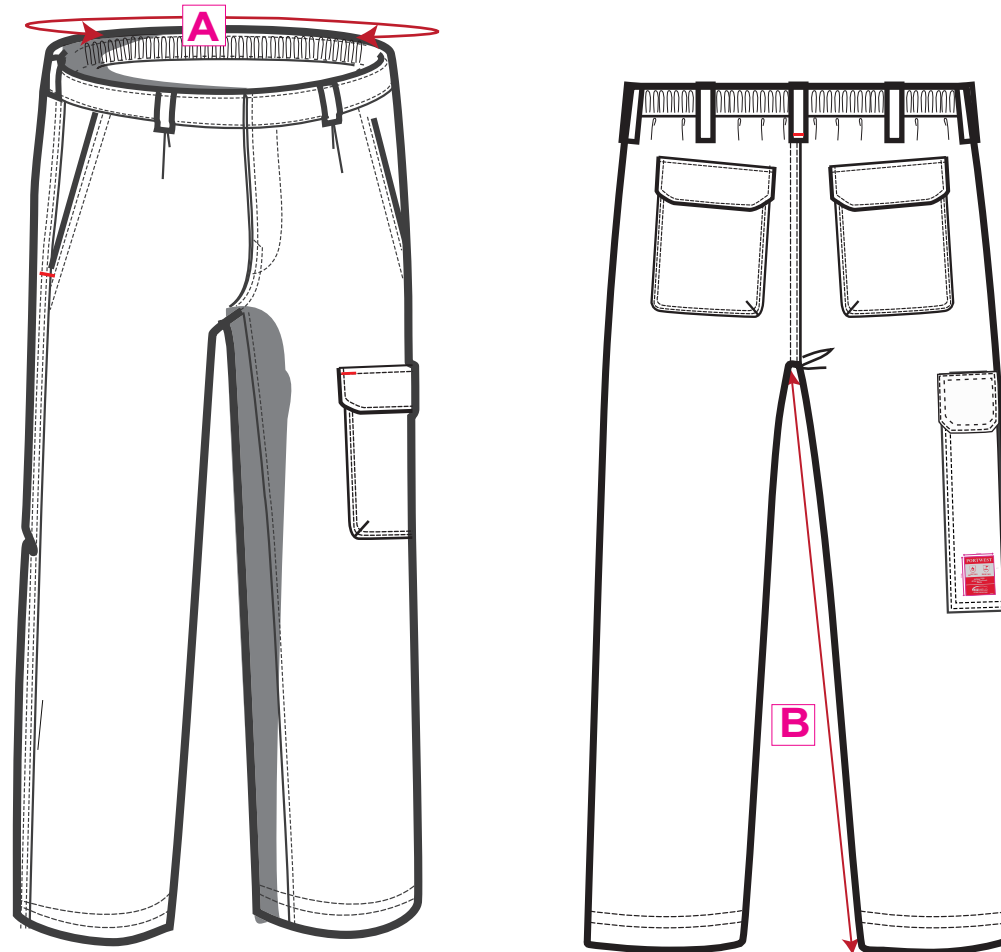

STYLE BZ31
NO:

DESCRIPTION: Bizweld Cargo Pant

FABRIC: Bizweld: 100% Cotton, FR Finish
330g

COLOUR: Grey, Navy

Area		XS	S	M	L	XL	XXL	3XL	4XL	5XL	6XL
Waist	A	64	72	80	88	96	104	112	120	132	144
Inside Leg	B	79	79	79	79	79	79	79	79	79	79