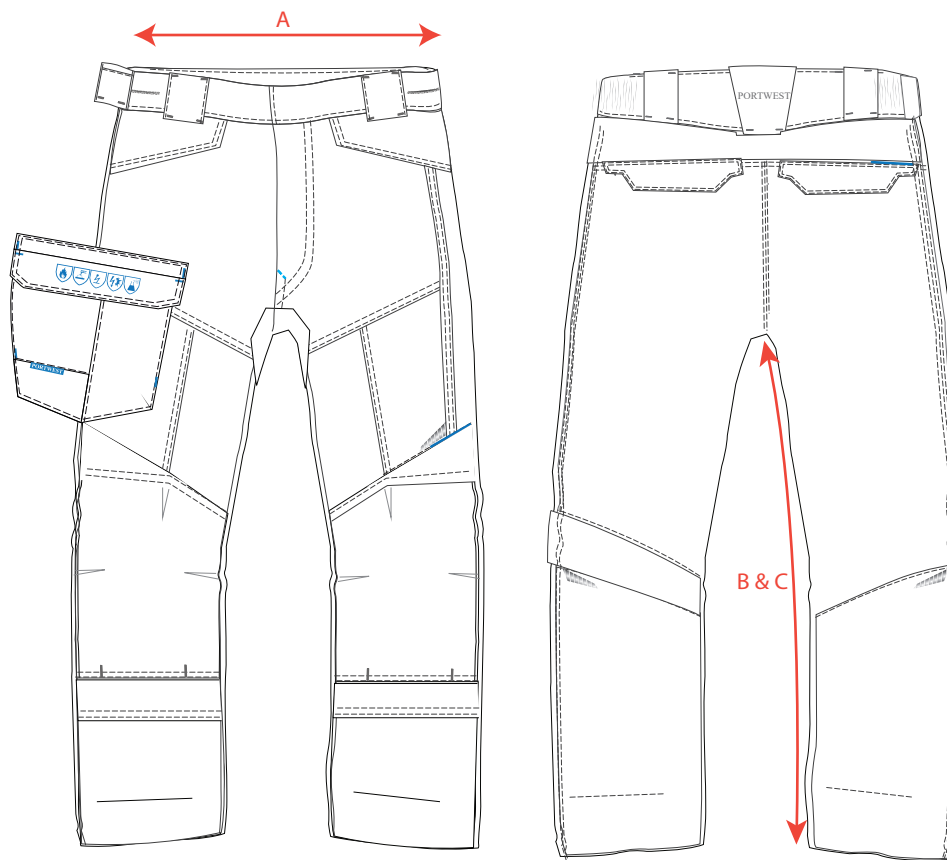

BASE STYLE: FR402

DESCRIPTION:
WX3 FR Trousers

FABRIC:
60% Modacrylic, 39% Cotton, 1% Carbon Fibre

COLOUR:
black

Descriptions		28	30	32	33	34	36	38	40	41	42	44	46	48	50	52
Waist relaxed	A	68.00	72.00	78.00	80.50	83.00	88.00	93.00	98.00	100.50	103.00	108.00	113.00	118.00	123.00	128.00
Inside Leg Length - regular	B	79.00	79.00	79.00	79.00	79.00	79.00	79.00	79.00	79.00	79.00	79.00	79.00	79.00	79.00	79.00
Inside Leg Length - short	C	74	74	74	74	74	74	74	74	74	74	74	74	74	74	74

BASE
STYLE:

DESCRIPTION:

FABRIC:

COLOUR:
HV Orange and Black

Descriptions		28	30	32	33	34	36	38	40	41	42	44	46	48	50	52
Waist relaxed	A	68.00	72.00	78.00	80.50	83.00	88.00	93.00	98.00	100.50	103.00	108.00	113.00	118.00	123.00	128.00
Inside Leg Length - regular	B	79.00	79.00	79.00	79.00	79.00	79.00	79.00	79.00	79.00	79.00	79.00	79.00	79.00	79.00	79.00
Inside Leg Length - short	C	74	74	74	74	74	74	74	74	74	74	74	74	74	74	74