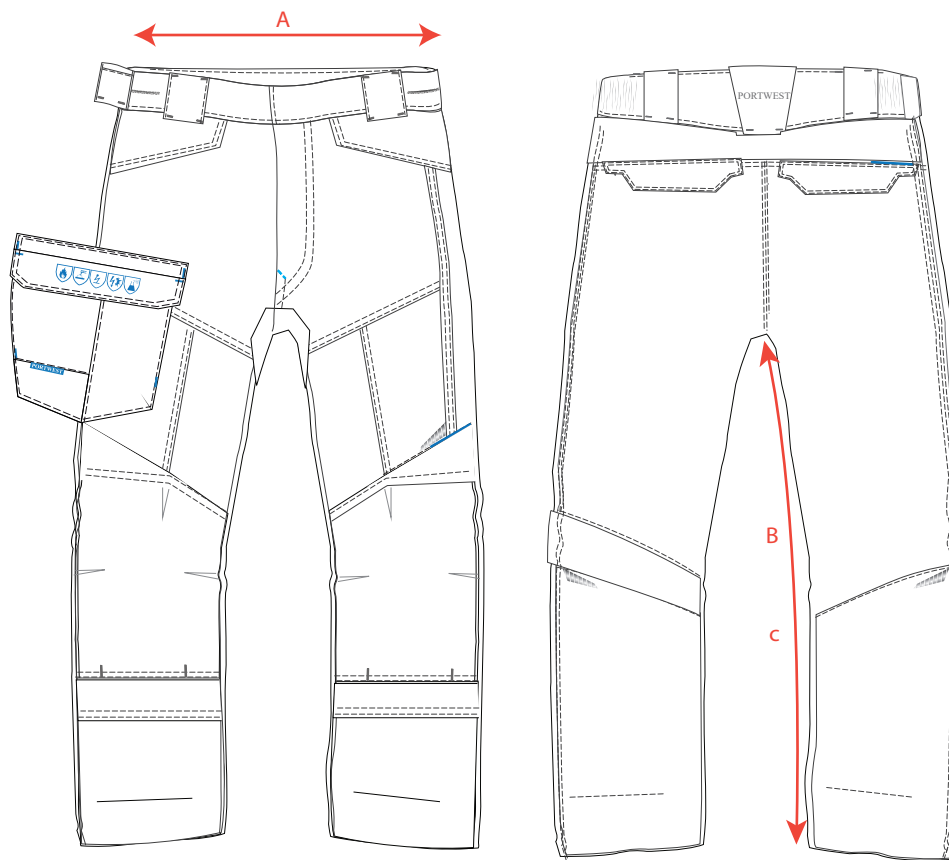

BASE STYLE: FR402

DESCRIPTION:
WX3 FR Trousers

FABRIC:
60% Modacrylic, 39% Cotton, 1% Carbon Fibre

COLOUR:
black

Descriptions		28	30	32	33	34	36	38	40	41	42	44	46	48	50	52
Waist relaxed	A	68.00	72.00	78.00	80.50	83.00	88.00	93.00	98.00	100.50	103.00	108.00	113.00	118.00	123.00	128.00
Inside Leg Length - regular	B	79.00	79.00	79.00	79.00	79.00	79.00	79.00	79.00	79.00	79.00	79.00	79.00	79.00	79.00	79.00
Inside Leg Length - short	C	74	74	74	74	74	74	74	74	74	74	74	74	74	74	74

BASE
STYLE:

DESCRIPTION:

FABRIC:

COLOUR:
HV Orange and Black

Descriptions		28	30	32	33	34	36	38	40	41	42	44	46	48	50	52
Waist relaxed	A	68.00	72.00	78.00	80.50	83.00	88.00	93.00	98.00	100.50	103.00	108.00	113.00	118.00	123.00	128.00
Inside Leg Length - regular	B	79.00	79.00	79.00	79.00	79.00	79.00	79.00	79.00	79.00	79.00	79.00	79.00	79.00	79.00	79.00
Inside Leg Length - short	C	74	74	74	74	74	74	74	74	74	74	74	74	74	74	74