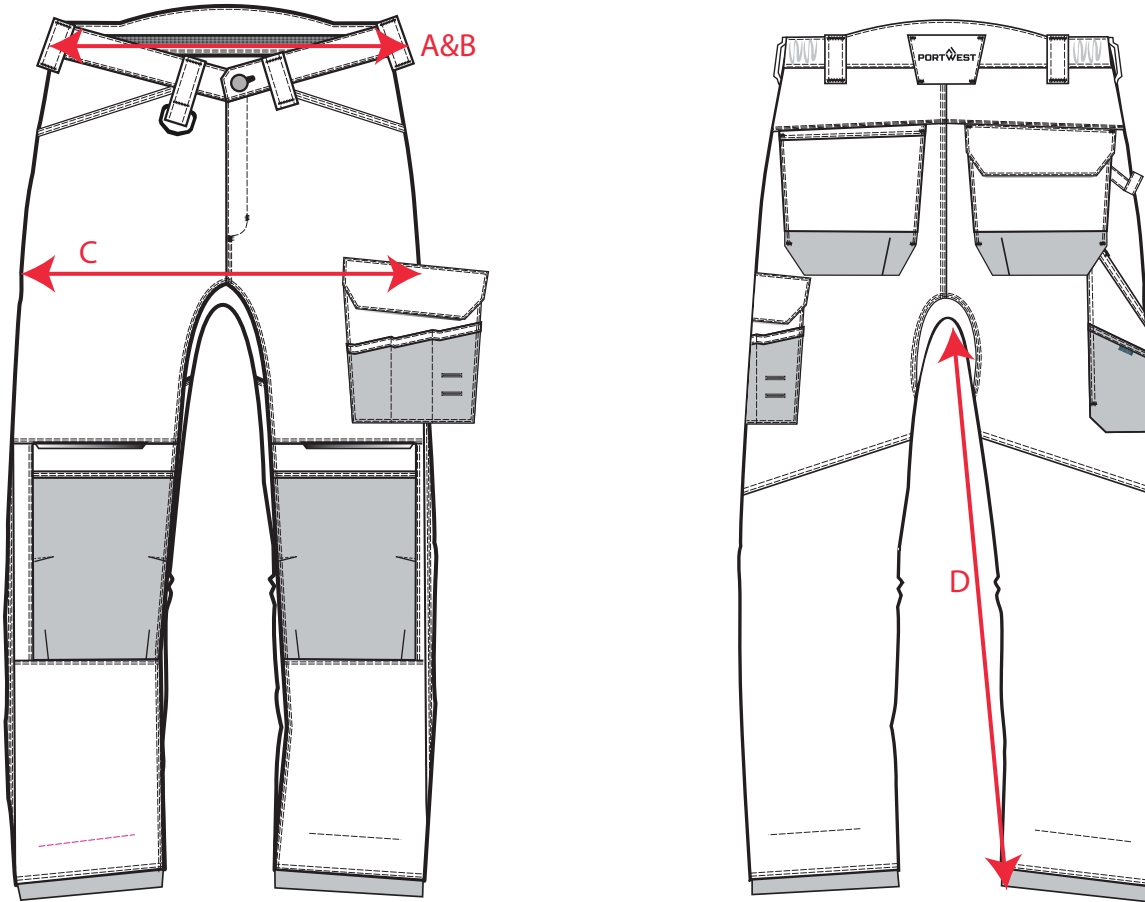

STYLE NO: PW304 DESCRIPTION: PW3 Lightweight Stretch Trousers

DESCRIPTION		26	28	30	32	33	34	36	38	40	41	42	44	46	48	50	52	54	56
Waist - relaxed	A	34.00	36.50	39.00	41.50	42.75	44.00	46.50	49.00	51.50	52.75	54.00	56.50	59.00	61.50	64.00	66.50	69.00	71.50
Waist - extended	B	39.00	41.50	44.00	46.50	47.75	49.00	51.50	54.00	56.50	57.75	59.00	61.50	64.00	66.50	69.00	71.50	74.00	76.50
Seat	C	46.00	48.50	51.00	53.50	54.75	56.00	58.50	61.00	63.50	64.75	66.00	68.50	71.00	73.50	76.00	78.50	81.00	83.50
Inner Leg Length - Regular	D	79.00	79.00	79.00	79.00	79.00	79.00	79.00	79.00	79.00	79.00	79.00	79.00	79.00	79.00	79.00	79.00	79.00	79.00