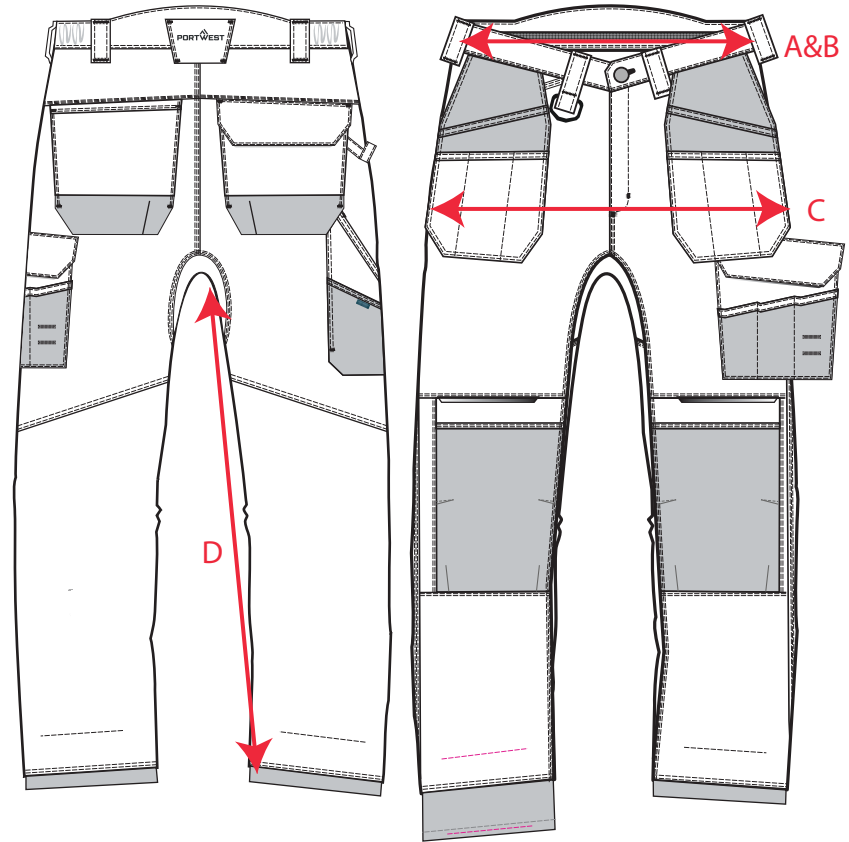

STYLE NO: PW347 DESCRIPTION: PW3 Cotton Holster Trousers

DESCRIPTION		26	28	30	32	33	34	36	38	40	41	42	44	46	48	50	52	54	56
Waist - relaxed	A	34.00	36.50	39.00	41.50	42.75	44.00	46.50	49.00	51.50	52.75	54.00	56.50	59.00	61.50	64.00	66.50	69.00	71.50
Waist - extended	B	39.00	41.50	44.00	46.50	47.75	49.00	51.50	54.00	56.50	57.75	59.00	61.50	64.00	66.50	69.00	71.50	74.00	76.50
Seat	C	46.00	48.50	51.00	53.50	54.75	56.00	58.50	61.00	63.50	64.75	66.00	68.50	71.00	73.50	76.00	78.50	81.00	83.50
Inner Leg Length - Regular	D	79.00	79.00	79.00	79.00	79.00	79.00	79.00	79.00	79.00	79.00	79.00	79.00	79.00	79.00	79.00	79.00	79.00	79.00