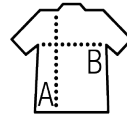

Sizes	XS	S	M	L	XL	XXL	3XL
A/B	62/45	64/48	66/51	68/54	70/57	72/60	73/63

PACKING

1

Carton size
weight :