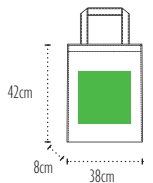

# UB Broadway<sup>150</sup>

RECYCLED COTTON

REPASSÉ/IRONED | SOUFFLET/GUSSET | RECYCLED

Tote bag coton recyclé avec soufflets  
Recycled tote bag with gussets

150grs/gsm | 16L | 96% coton recyclé/recycled cotton / 4% PET recyclé/recycled PET | 38x42x8cm

Anses / Handles : 65x2,5cm |

Zone de marquage/print area : 28x28cm

25 100 | 13kg | 60x40x20cm

320 350 365 370 380